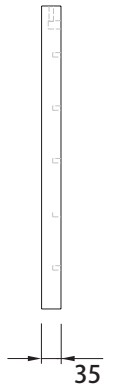

ASSEMBLY TIME

8 x
 Ref. 060020

4 x
 Ref. 071014

4 x
 Ref. 071013

4 x
 Ref. 070100

4 x
 Ref. 079107

4 x
 Ref. 072210

2 x
 Ref. 079174

24 x
 Ref. 072425

1

2

3

4

5

6

P-635-V1

ROS1, SA
 Ctra. de Lleida Km 47
 25730 Artesa de Segre, Lleida - España
 tel.: + 34 973 40 03 29 - fax: + 34 973 40 00 88
 e-mail: comercial@ros1.net - www.ros1.com

ASSEMBLY TIME

A clock face is shown with markers at 15', 30', 45', and 60'. To the right of the clock are illustrations of a screwdriver, a power drill, a hammer, and two human figures representing workers.

ASSEMBLY TIME

4 x
 Ref. 060020

4 x
 Ref. 079106

8 x
 Ref. 072410

2 x
 Ref. 076245

Base 19	4x	6x
Base 35		10x
	Ref. 072210	Ref. 072280

1

2