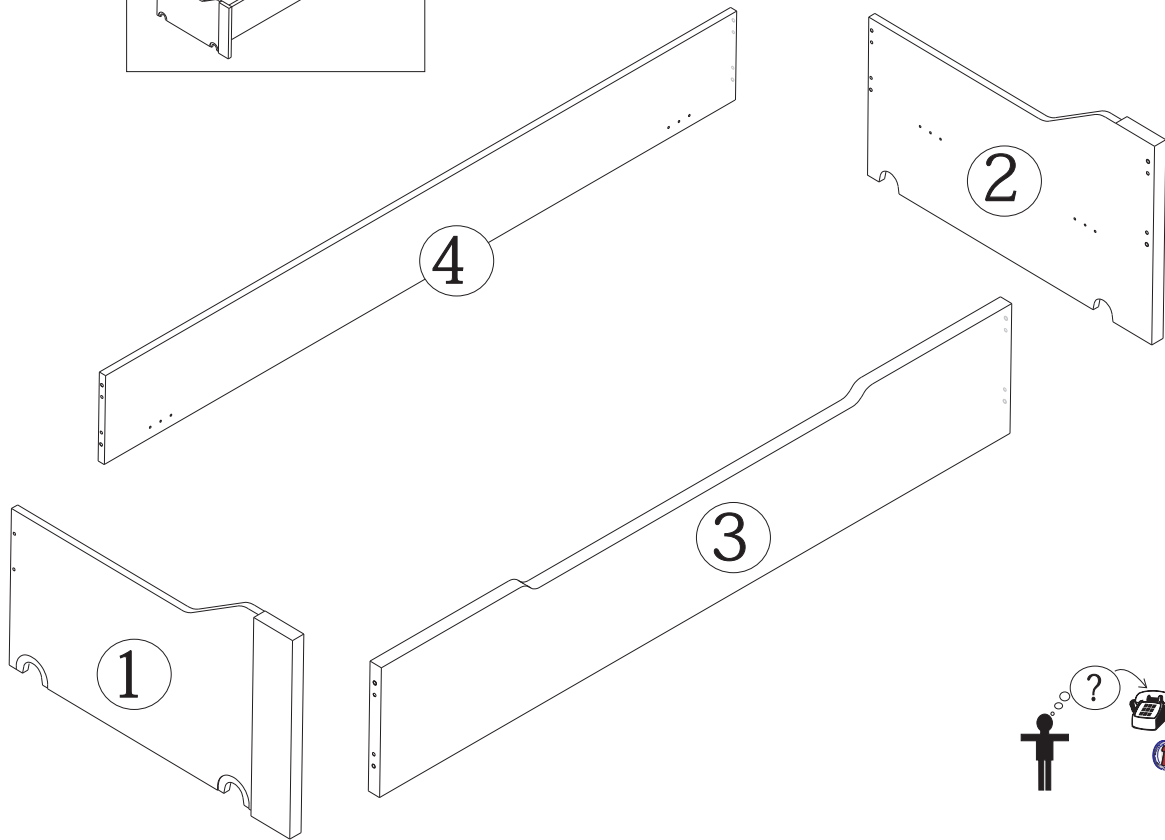

ROS1, SA
Ctra. de Lleida Km 47
25730 Artesa de Segre, Lleida - España
tel.: + 34 973 40 03 29 - fax: + 34 973 40 00 88
e-mail: comercial@ros1.net - www.ros1.com