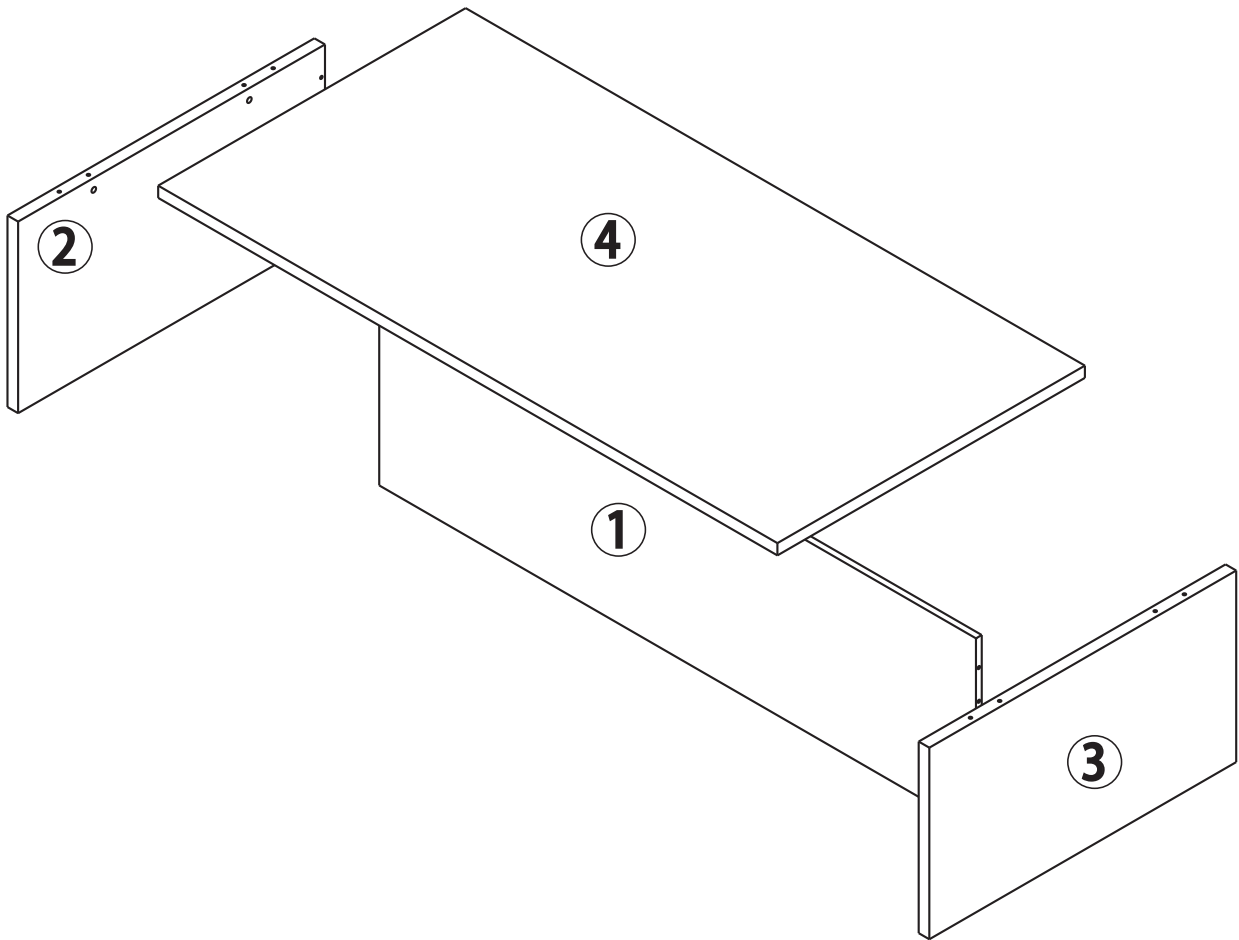

ROS1, SA
Ctra. de Lleida Km 47
25730 Artesa de Segre, Lleida - España
tel.: + 34 973 40 03 29 - fax: + 34 973 40 00 88
e-mail: comercial@ros1.net - www.ros1.com