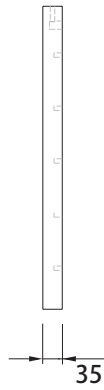

ASSEMBLY TIME

8 x
 Ref. 060020

4 x
 Ref. 071014

4 x
 Ref. 071013

4 x
 Ref. 070100

4 x
 Ref. 079107

4 x
 Ref. 072210

2 x
 Ref. 079174

24 x
 Ref. 072425

1

2

3

4

5

6

P-635-V1

ROS1, SA
 Ctra. de Lleida Km 47
 25730 Artesa de Segre, Lleida - España
 tel.: + 34 973 40 03 29 - fax: + 34 973 40 00 88
 e-mail: comercial@ros1.net - www.ros1.com

ASSEMBLY TIME

A clock face is shown with markers at 15', 30', 45', and 60'. To the right of the clock are illustrations of a screwdriver, a power drill, a hammer, and two human figures representing workers.

ASSEMBLY TIME

4 x
 Ref. 060020

4 x
 Ref. 079106

8 x
 Ref. 072410

2 x
 Ref. 076245

Base 19	4x	6x
Base 35		10x
	Ref. 072210	Ref. 072280

1

2