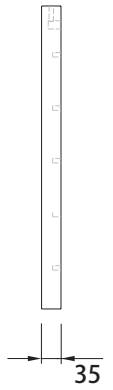

ROS1, SA
 Ctra. de Lleida Km 47
 25730 Artesa de Segre, Lleida - España
 tel.: + 34 973 40 03 29 - fax: + 34 973 40 00 88
 e-mail: comercial@ros1.net - www.ros1.com

ASSEMBLY TIME

A circular clock face with the text 'ASSEMBLY TIME' above it. The clock shows 45 minutes past the hour, with markers for 15', 30', 45', and 60'.

Illustrations of tools and personnel: a screwdriver, a power drill, a hammer, and two black silhouettes of people standing side-by-side.

10 x
 Ref. 070100

10 x
 Ref. 071013

10x
 Ref. 071014

10 x
 Ref. 079107

4 x
Ref. 060020

4 x
Ref. 079106

8 x
Ref. 072410

2 x
Ref. 076245

Base 19	4x	6x
Base 35		10x
	Ref. 072210	Ref. 072280

1

2

3