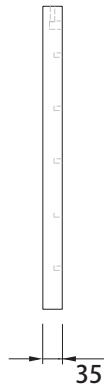

ROS1, SA
 Ctra. de Lleida Km 47
 25730 Artesa de Segre, Lleida - España
 tel.: + 34 973 40 03 29 - fax: + 34 973 40 00 88
 e-mail: comercial@ros1.net - www.ros1.com

ASSEMBLY TIME

A circular clock face with the text 'ASSEMBLY TIME' above it. The clock shows 45 minutes past the hour, with markers for 15', 30', 45', and 60'.

Illustrations of tools and personnel: a screwdriver, a power drill, a hammer, and two black silhouettes of people standing side-by-side.

10 x
 Ref. 070100

10 x
 Ref. 071013

10x
 Ref. 071014

10 x
 Ref. 079107

4 x
Ref. 060020

4 x
Ref. 079106

8 x
Ref. 072410

2 x
Ref. 076245

Base 19	4x	6x
Base 35		10x
	Ref. 072210	Ref. 072280

1

2

3